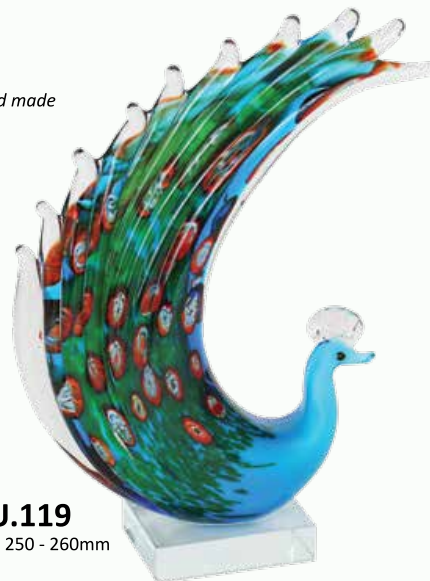

**L-56**  
overall H 235mm  
base H 70 x 70 x 70mm

**L-52**  
overall H 160 x W 240mm  
base H 40 x 200 x 110mm  
*brown Eco packaging*

**CU.118**  
overall H 250 - 260mm

*Each piece is individually hand made*

**CU.119**  
overall H 250 - 260mm