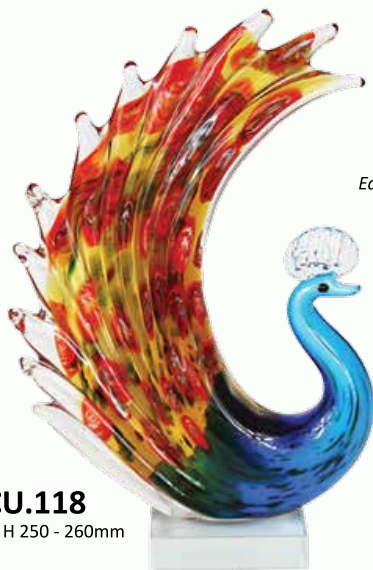

*SWIRL*

**CU-PW 4BL**  
overall H 150mm  
base H 60 x 60 x 60mm

**CU-PW 3BL**  
overall H 190mm  
base H 70 x 70 x 70mm

*GEMINI*

**CZ-42**  
overall H 360 - 370mm  
base H 79 x 79 x 79mm

*VICTORY*

**CU-48**  
overall H 260 - 280mm  
base H 70 x 80 x 50mm

**L-56**  
overall H 235mm  
base H 70 x 70 x 70mm

**L-52**  
overall H 160 x W 240mm  
base H 40 x 200 x 110mm  
*brown Eco packaging*

**CU.118**  
overall H 250 - 260mm

*Each piece is individually hand made*